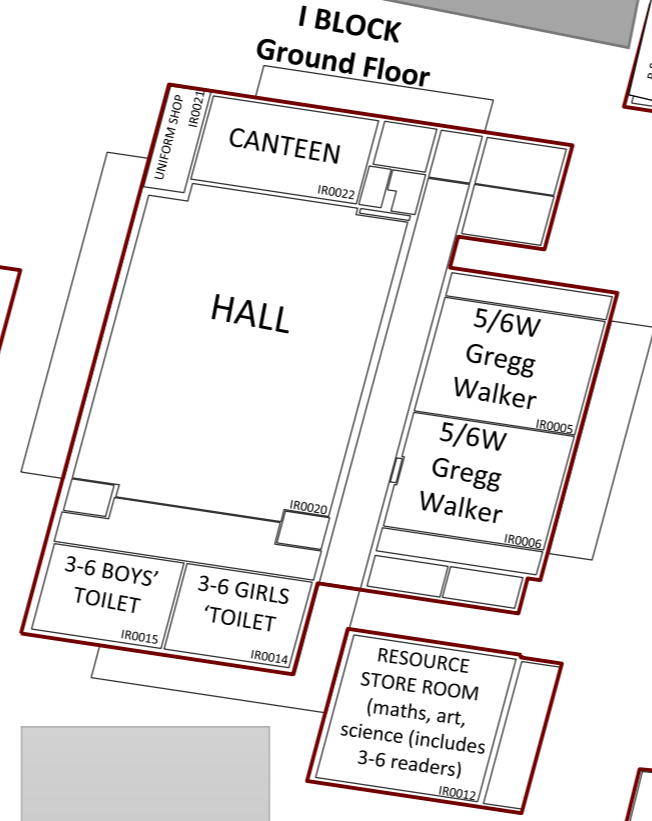

Lugarno Public School  
School Map 2025

Nature Play Space

OLD FOREST ROAD

LUGARNO PARADE